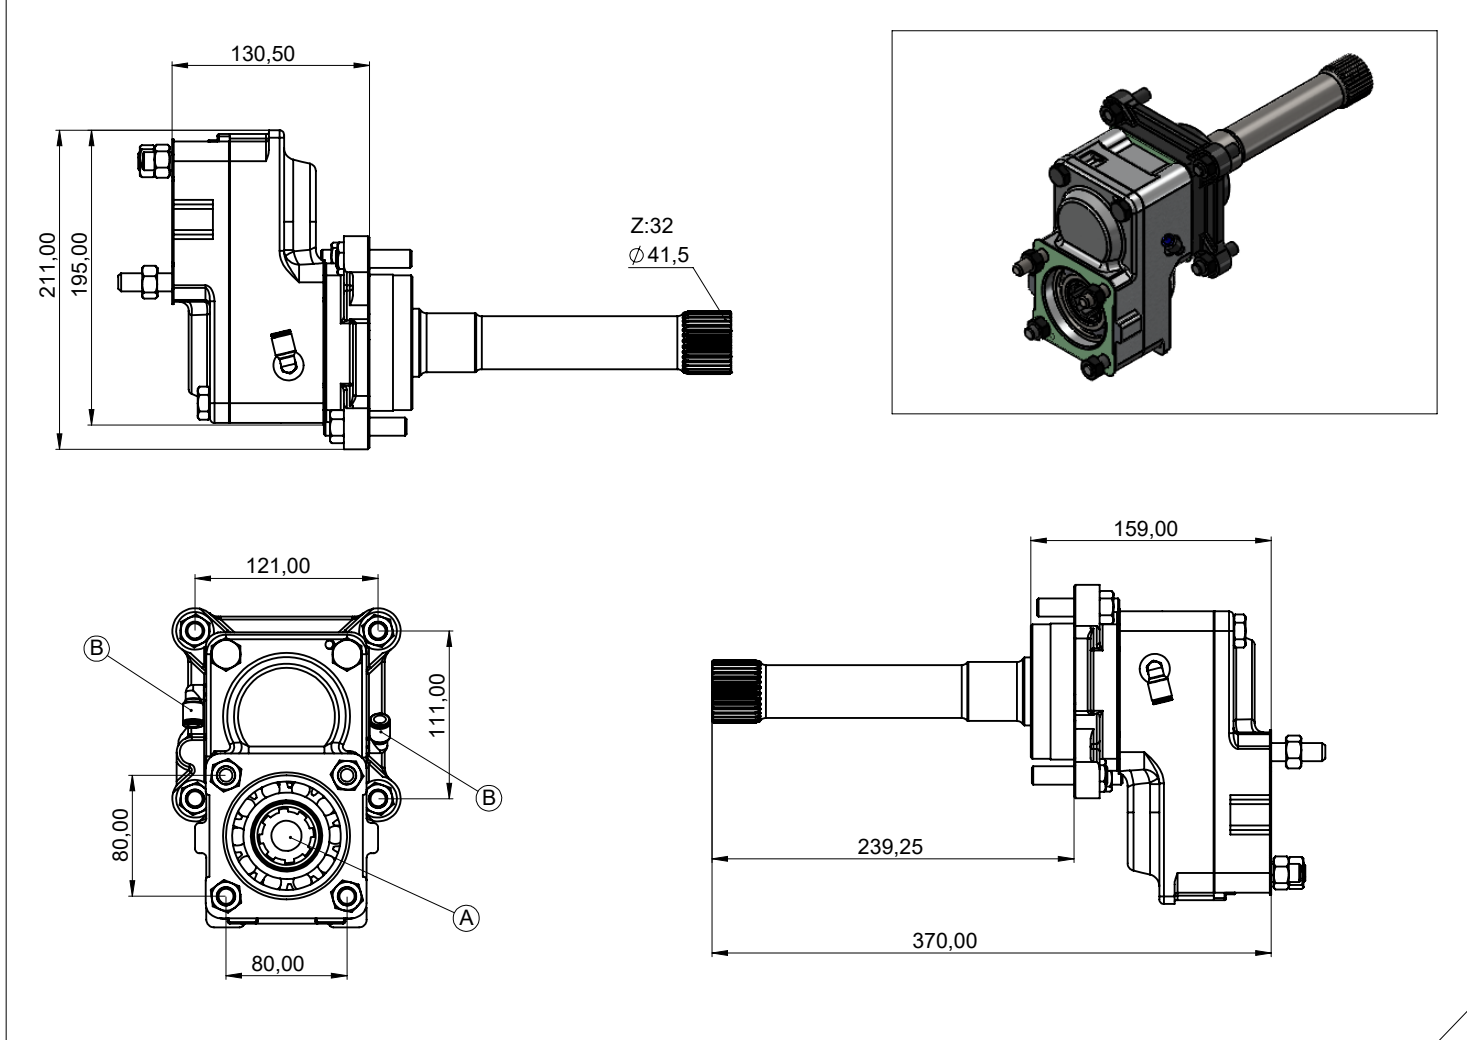

Vehicle Type	FL 10 320 / NL 12 / FH 16 520 / FH 12 420 / FM 12 / FH 12 / FH 16 / FM 10 / FM 12 VOLVO/FL 616 / FL 7 / F 10 / FL 10 / F 12 / F 16 / N 10 / N 12 / FL 7 NL 12 / F 16 / FH12
Gearbox Type	SR / R 1000-1400-1700-1900-2000 - SRO 2400 VT 2014-2412-2514 OD

Product Code	VLV.04.1700
Revision No- Date	01/23.04.2018

Products Views

Component Details

A : PTO Output (Standard DIN 5462 8X32X36 ISO 4 Bolt)
Direct mounting UNI 3 bolt mtg. adapter
Drive flange
B : Air Inlet R 1/4"

Technical Details

Power	Maximum Torque		Input/Output	Mounting Side	Control Type	
	kW	Nm				kgm
39	350	35.7	1/1.20	Rear	Pneumatic	
				Weight	Sense of Rotation	
				11 kg	Opposite of Input