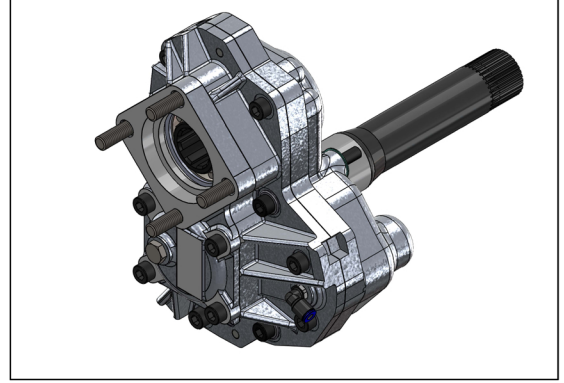

Araç Tipi
Vehicle Type

FL 10 320 / NL 12 / FH 16 520 / FH 12 420 / FM 12 / FH 12 / FH 16 / FM 10 / FM 12
VOLVO FL 616 / FL 7 / F 10 / FL 10 / F 12 / F 16 / N 10 / N 12 / FL 7 / NL 12 / F 16
/ FH12 / FM 7

Şanzıman Tipi
Gearbox Type

SR / R 1000-1400-1700-1900-2000 - SRO 2400
VT 1708-2009B-2014-2214-2412-2514OD-2814 VTO 2214-2514

Ürün Kodu / Product Code

VLV.6.11241974.ISO

Ürün Görünümleri / Products View

Opsiyonlar / Options

A : PTO Çıkışı (Standart DIN 5462 8X32X36 ISO 4 Delikli)
Dişli pompaya akuple (3 delikli UNI bağlantı)
Kaplınli (flanşlı bağlantı)
B : Hava Girişi R 1/4"
C : Yağlama Girişi R 1/4"

A : PTO Output (Standard DIN 5462 8X32X36 ISO 4 Bolt)
Direct mounting UNI 3 bolt mtg. adapter
Drive flange
B: Air Inlet R 1/4"
C: Lubrication Inlet R 1/4"

Teknik Bilgi / Technical Data

Güç / Power (Kw)	Maksimum Tork / Maximum Torque		Çevrim Oranı Ratio	Bağlantı Şekli Mounting Side	Kumanda Kontrol Control Type
	Nm	Kgm			
1000 Dev. / Dak.				KUYRUK / REAR	HAVALI/PNEUMATIC
100	955	97,3	1/1.75	Ağırlık / Weight (Kg)	Dönüş Yönü / Rotation Sense
				15	SOL/COUNTERCLOCKWISE(CW)

KOZANOĞLU
KOZMAKSAN

Hidrolik Pompa ve Ara Şanzıman P.T.O. İmalat San. ve Tic. Ltd. Şti.
Hydraulic Pumps & Power Take-Offs Manufacturing Limited Co.

Ofis / Office

Tel. +90 312 354 05 39
Fax +90 312 354 34 59
7. Sokak No: 9
Ostim / ANKARA
e-mail: info@kozmaksan.com.tr

Fabrika / Factory

Tel. +90 312 267 39 71
Fax +90 312 267 38 72
AOS. 1. OSB. Erkunt Cad. No: 6
Sincan / ANKARA
Website: www.kozmaksan.com.tr